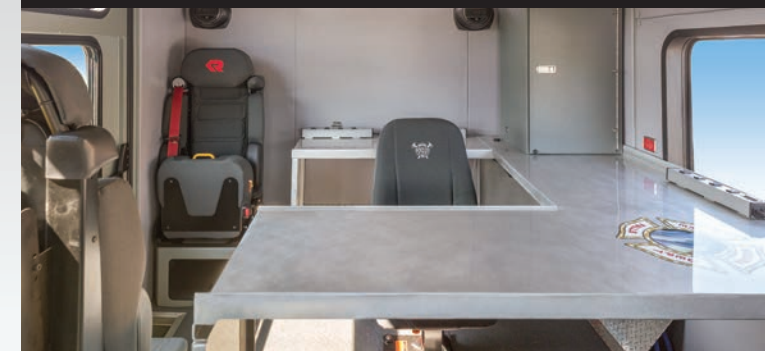

Command Desk